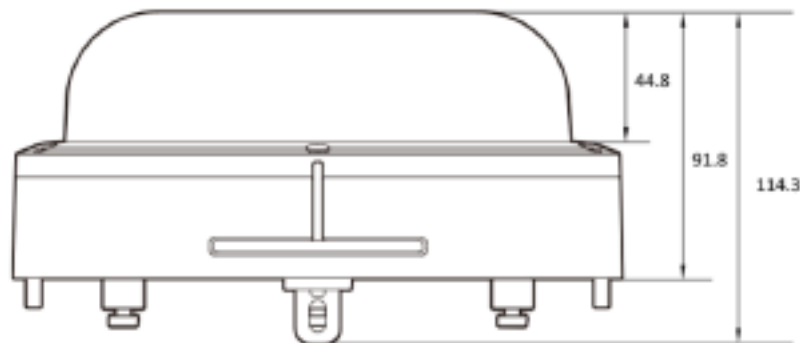

*Design and specifications are subjects to change without notice.